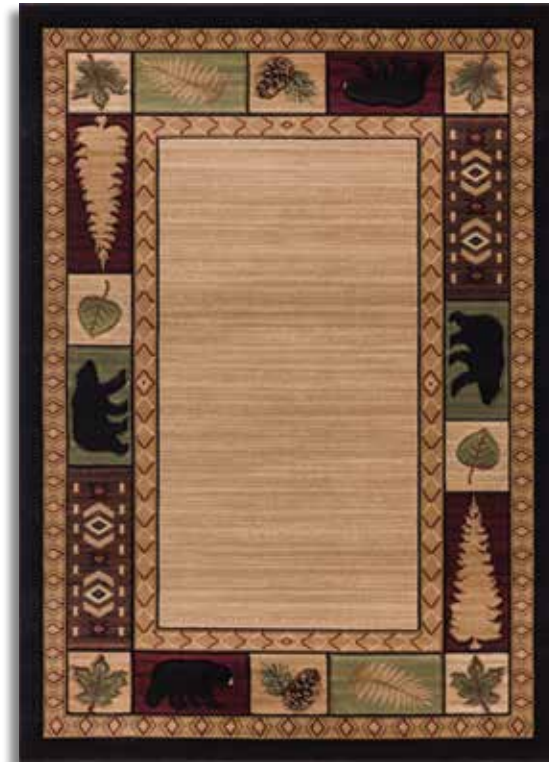

## Sizes

- Scatter - 1'10" x 2'8" (57cm x 80cm)
- Petite Accent - 2'7" x 4'2" (80cm x 128cm)
- Runner - 2'7" x 7'4" (80cm x 225cm)
- Room Size - 5'3" x 7'6" (160cm x 230cm)
- Oversize - 7'10" x 10'6" (240cm x 320cm)

• Made in Turkey

2055 41226/Beige

2055 41234/Burgundy

2055 41826/Beige

2055 41845/Green

2055 41426/Beige

2055 41434/Burgundy

2055 40075/Multi

2055 40175/Multi

1'10" x 2'8" | 2'7" x 4'2" | 2'7" x 7'4" | 5'3" x 7'6" | 7'10" x 10'6"

1'10" x 2'8" | 2'7" x 4'2" | 2'7" x 7'4" | 5'3" x 7'6" | 7'10" x 10'6"

2055 40226/Beige

2055 40426/Beige

2055 40726/Beige

2055 40834/Burgundy

2055 40526/Beige

2055 40626/Beige

2055 40926/Beige

2055 41026/Beige

1'10" x 2'8" | 2'7" x 4'2" | 2'7" x 7'4" | 5'3" x 7'6" | 7'10" x 10'6"

1'10" x 2'8" | 2'7" x 4'2" | 2'7" x 7'4" | 5'3" x 7'6" | 7'10" x 10'6"