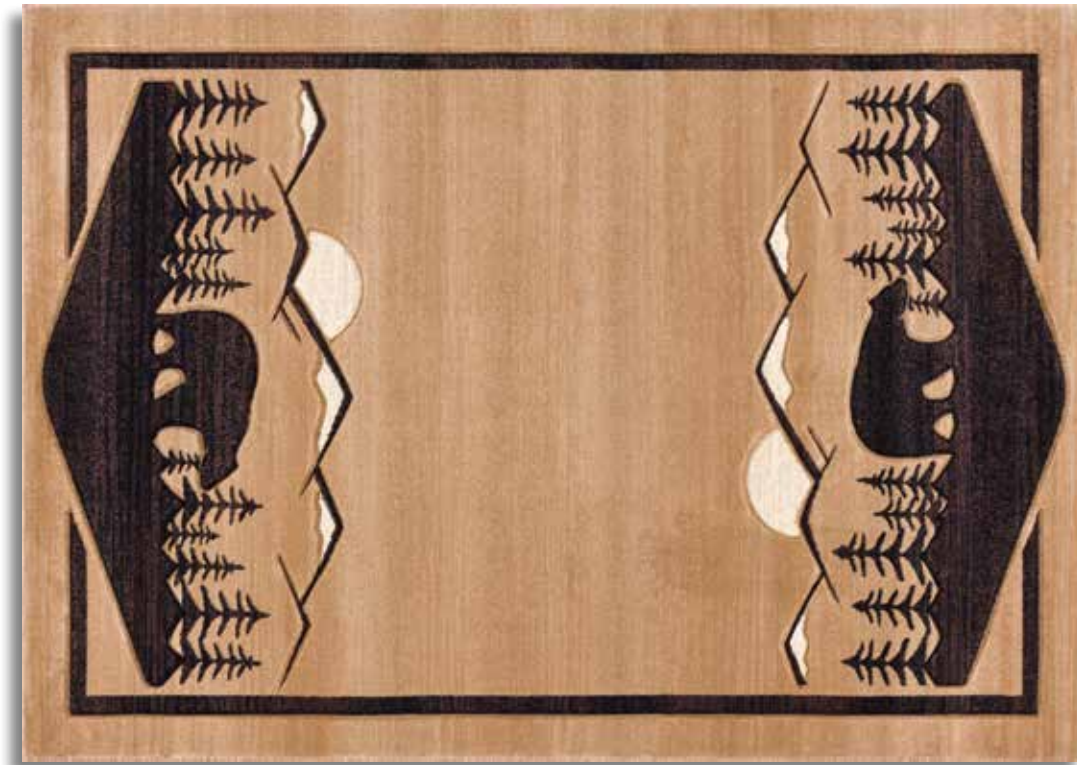

2055 41226/Beige